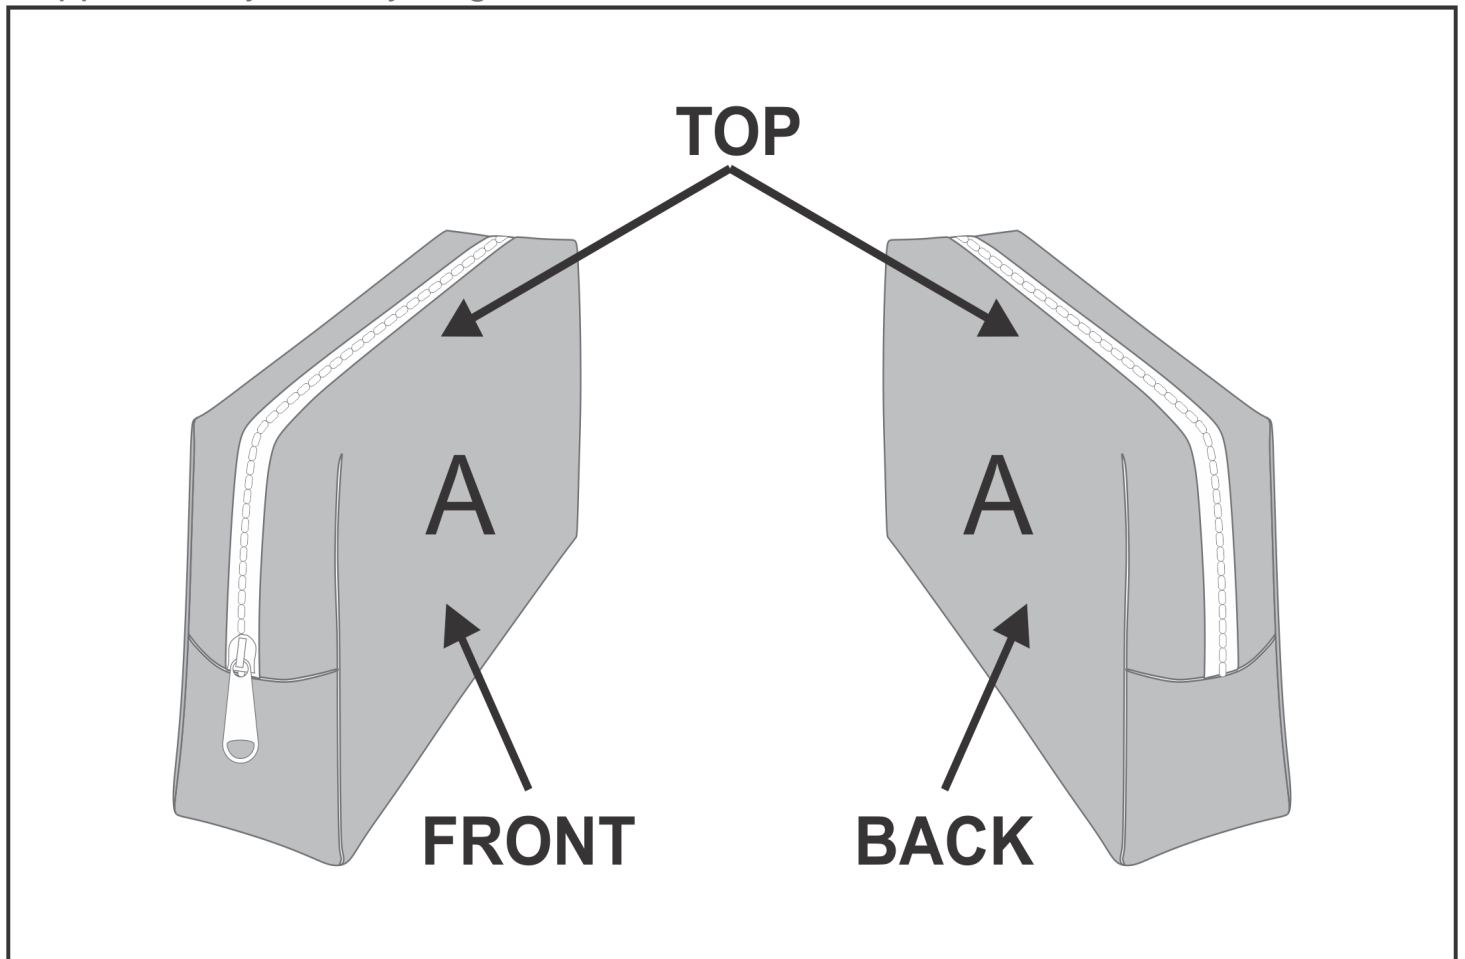

BC-HP-4-G

Hoppla Mandy Toiletry Bag

Need to know:

Includes 1-Position Sublimation (setup fees apply)

- Please Note: We cannot guarantee 100% logo Alignment on all Brandable Panels.

Branding Options:

Position	Branding Method (Branding Code)	No. of Colours	Dimension
A	Custom Sublimation A (CPSUB-A)	Full Colour	400mm wide x 480mm high